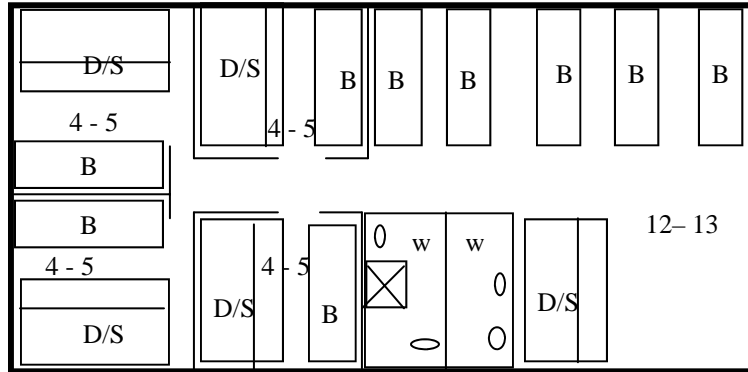

Frontier Trails Accommodations

MAIN CAMP BUILDING

2 DORMS (sleeps 20-24 each)
 DINING ROOM
 KITCHEN
 MEETING ROOM
 2 WASHROOMS (2 Showers, 3 Stalls & 4 Sinks each)

CARRIAGE HOUSE

UPSTAIRS: 4 BEDROOMS
 1 DORM
 2 WASHROOMS (1 SHOWER)
 SLEEPS 28-32

BUNKHOUSE

16 BEDROOMS
 2 WASHROOMS
 MEETING ROOM
 SLEEPS 32

B = BUNKBED
 D/S = DOUBLE ON BOTTOM, SINGLE ON TOP
 W = WASHROOM
 L = LAUNDRY (Camp Use Only)